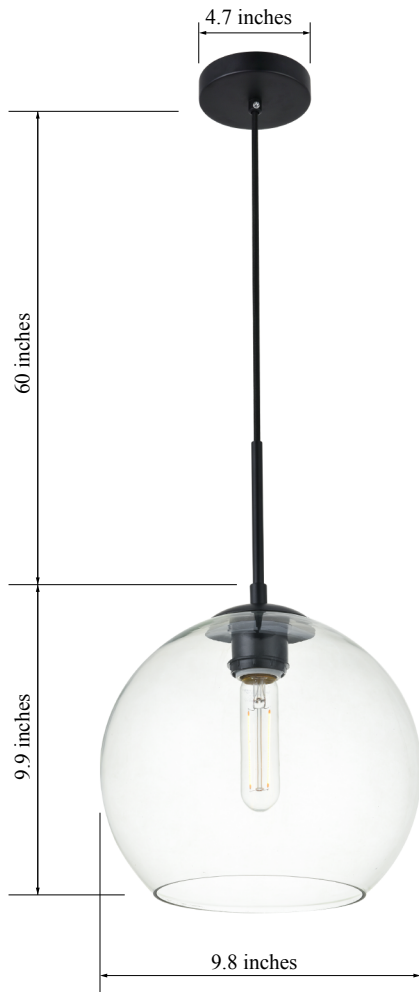

## BAXTER COLLECTION

Baxter 1-Light Pendant lamp Clear Glass

Black  
Item No:LD2212BK

Brass  
Item No:LD2212BR

Chrome  
Item No:LD2212C

Available Finishes

### Dimensions

Canopy Size(in)	D4.7"H1"
Chain/Rod Length	60"
Length	N/A
Width	9.8"
Height	9.9"
Maximum Height	69.9"

### Specifications

Finish	3 Finishes
Material	Iron / Glass
Glass Color	Clear
Type	Pendant lamp
Hanging Device	Cord
Voltage	110-125V
Dimmable	Yes
Warranty	1 Year Limited
Shipment Type	Small Parcel

### Bulb / Socket

Socket Type	E26
Number of Lights	1
Wattage/Bulb	40W
Included	No